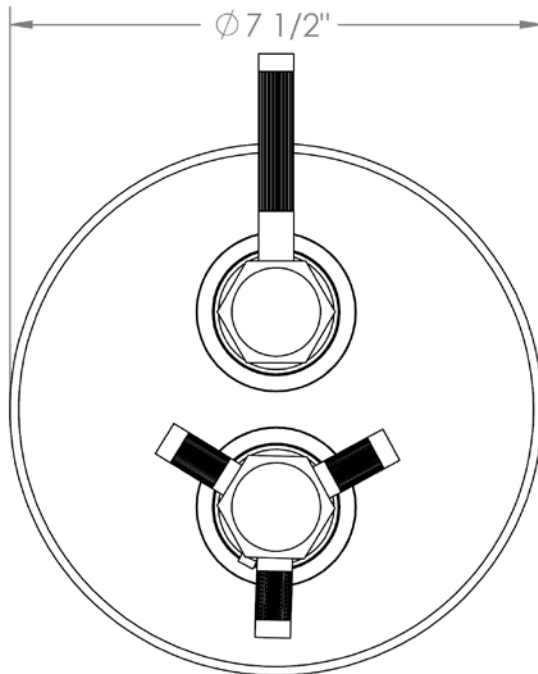

111-T20-SP4

Trim Kit Only for Thermostatic Valve

For use with SS-TH2000, SS-TH4000, SS-THVD2 or
SS-THVD3 thermostatic rough with built-in control

WATERMARK DESIGNS 4/4/2018

111-T20-SP5

Trim Kit Only for Thermostatic Valve

For use with SS-TH2000, SS-TH4000, SS-THVD2 or
SS-THVD3 thermostatic rough with built-in control

WATERMARK DESIGNS 10/29/2018