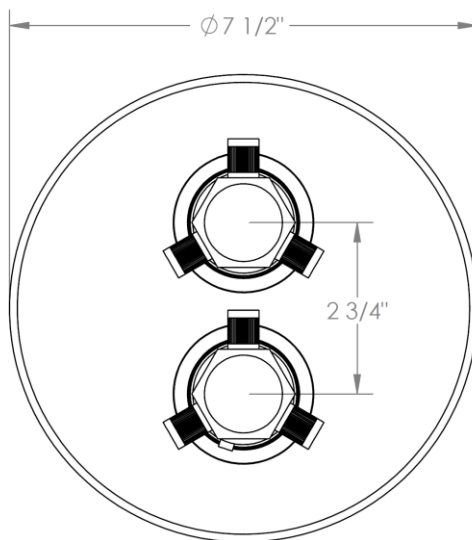

111-T20-SP4

Trim Kit Only for Thermostatic Valve

For use with SS-TH2000, SS-TH4000, SS-THVD2 or
SS-THVD3 thermostatic rough with built-in control

WATERMARK DESIGNS 4/4/2018

111-T20-SP5

Trim Kit Only for Thermostatic Valve

For use with SS-TH2000, SS-TH4000, SS-THVD2 or
SS-THVD3 thermostatic rough with built-in control

WATERMARK DESIGNS 10/29/2018