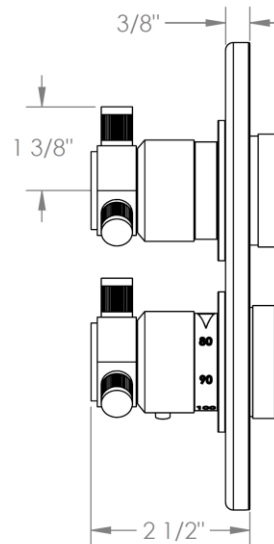

111-T20-SP4

Trim Kit Only for Thermostatic Valve

For use with SS-TH2000, SS-TH4000, SS-THVD2 or
SS-THVD3 thermostatic rough with built-in control

WATERMARK DESIGNS 4/4/2018

111-T20-SP5

Trim Kit Only for Thermostatic Valve

For use with SS-TH2000, SS-TH4000, SS-THVD2 or
SS-THVD3 thermostatic rough with built-in control

WATERMARK DESIGNS 10/29/2018