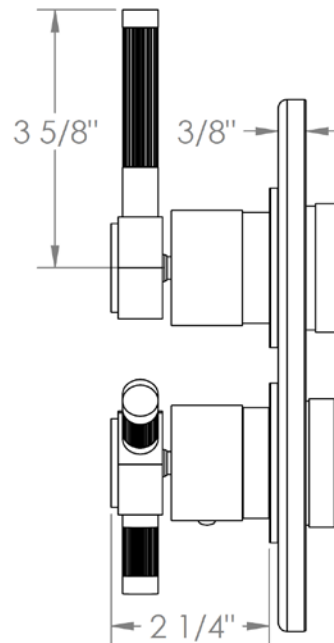

111-T20-SP4

Trim Kit Only for Thermostatic Valve

For use with SS-TH2000, SS-TH4000, SS-THVD2 or
SS-THVD3 thermostatic rough with built-in control

WATERMARK DESIGNS 4/4/2018

111-T20-SP5

Trim Kit Only for Thermostatic Valve

For use with SS-TH2000, SS-TH4000, SS-THVD2 or
SS-THVD3 thermostatic rough with built-in control

WATERMARK DESIGNS 10/29/2018