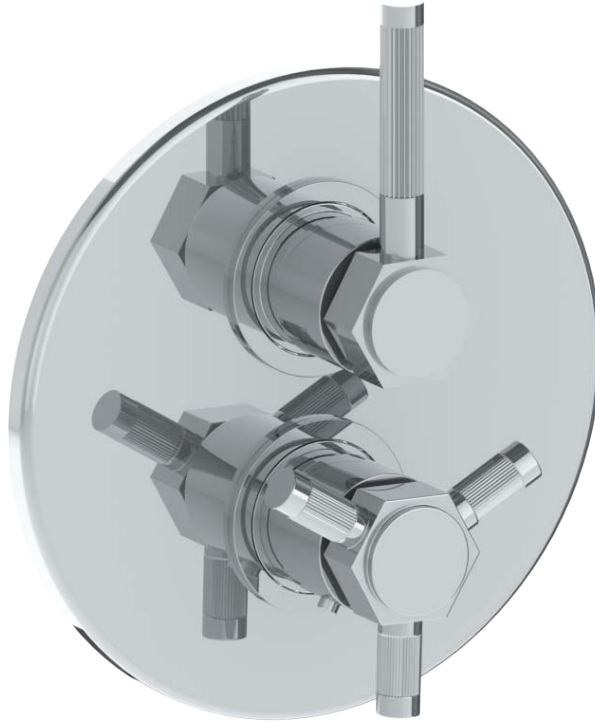

111-T20-SP4

Trim Kit Only for Thermostatic Valve

For use with SS-TH2000, SS-TH4000, SS-THVD2 or
SS-THVD3 thermostatic rough with built-in control

WATERMARK DESIGNS 4/4/2018

111-T20-SP5

Trim Kit Only for Thermostatic Valve

For use with SS-TH2000, SS-TH4000, SS-THVD2 or
SS-THVD3 thermostatic rough with built-in control

WATERMARK DESIGNS 10/29/2018